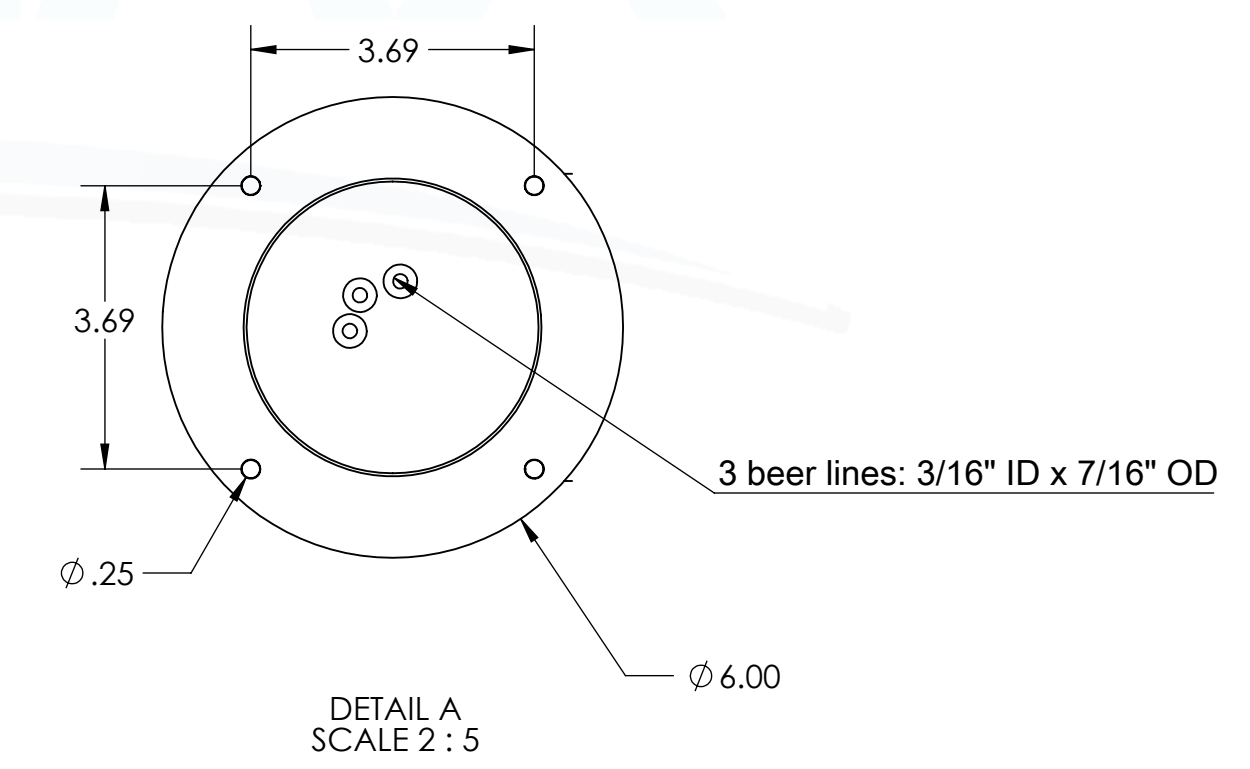

304SS tube connected to CBS NSF Flexible
Total Barrier Tubing to 15lbs of Restriction

Suggested Drip Tray:
BB701320 - 20" x 7" BSS Drip Tray
BB702420 - 20" x 7" BSS Spray Drip Tray

Drawn By:	Chillmax Beverages Solutions, LLC	Date:	11/7/2024	Title:	
Approved By:	Production Manager			6T (3"OC) PSS LIONS GATE CH-MX AIR	
Material:	304 SS	Finish:	Polished SS	Part Number:	Revision:
Unless otherwise mentioned, dimensions are in <u>inches</u>				BB101830-06AC	
				Scale:	