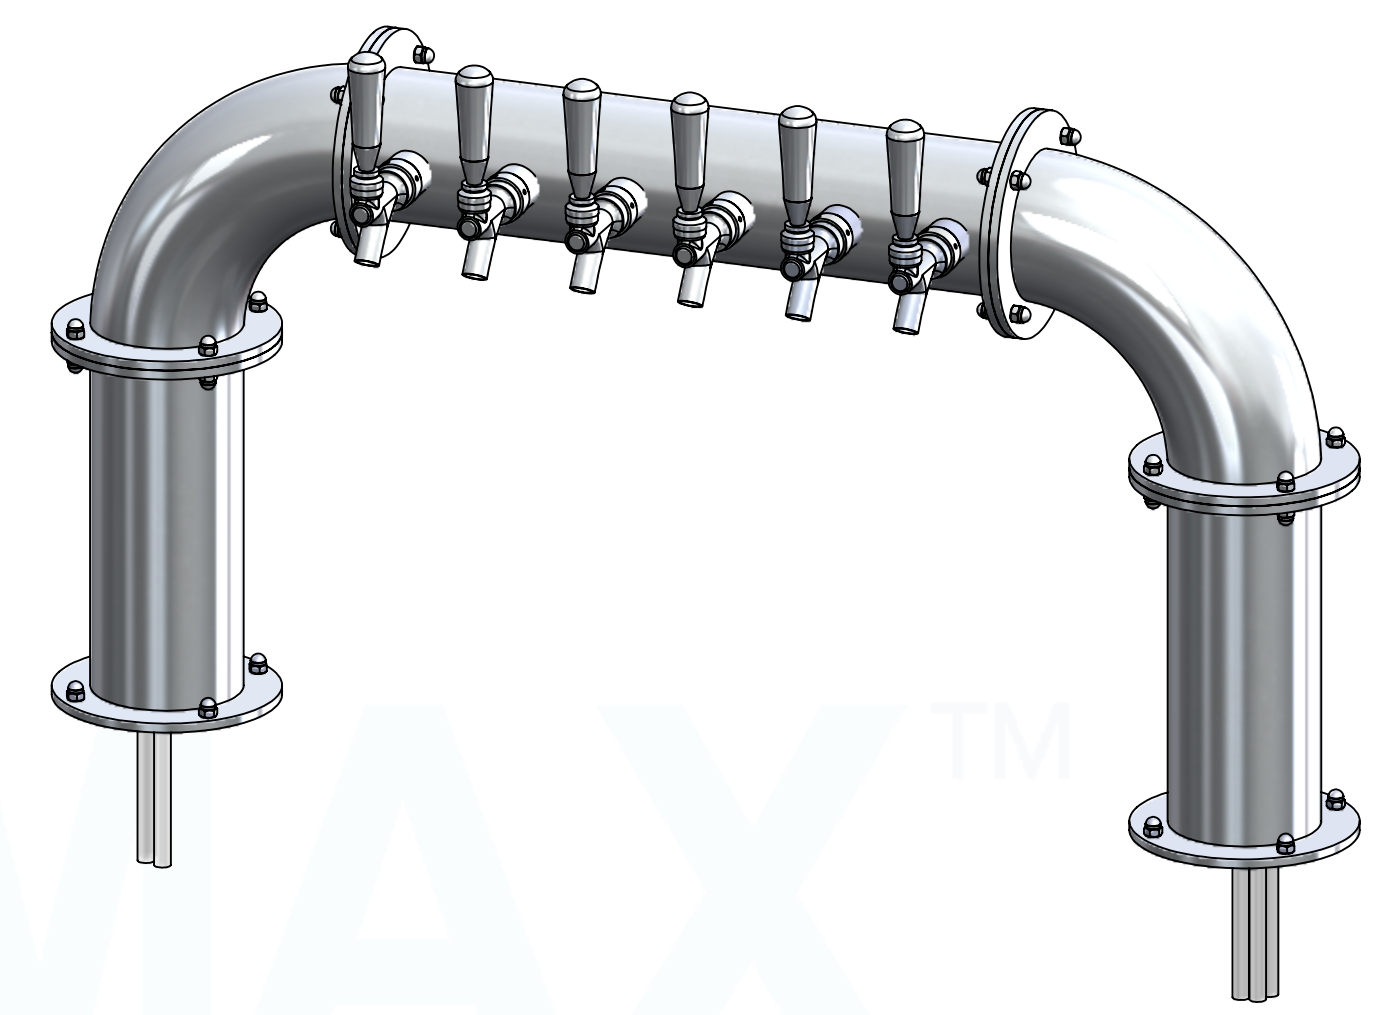

304SS tube connected to CBS NSF Flexible
Total Barrier Tubing to 15lbs of Restriction

Suggested Drip Tray:
BB701320 - 20" x 7" BSS Drip Tray
BB702420 - 20" x 7" BSS Spray Drip Tray

Drawn By:	Chillmax Beverages Solutions, LLC	Date:	11/7/2024	Title:	
Approved By:	Production Manager			6T (3"OC) PSS LIONS GATE CH-MX AIR	
Material:	304 SS	Finish:	Polished SS	Part Number:	Revision:
Unless otherwise mentioned, dimensions are in <u>inches</u>				BB101830-06AC	
				Scale:	