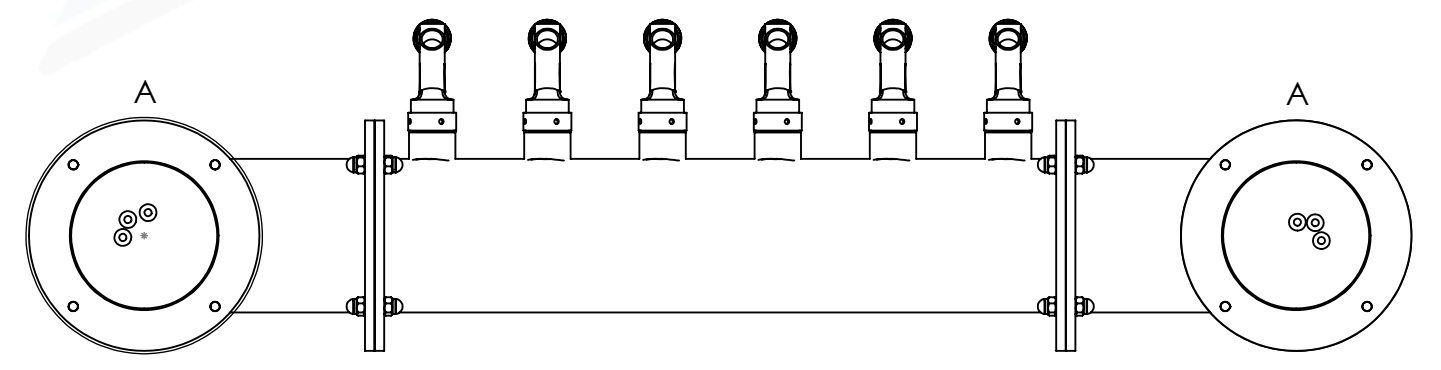

304SS tube connected to CBS NSF Flexible
Total Barrier Tubing to 15lbs of Restriction

Suggested Drip Tray:
BB701320 - 20" x 7" BSS Drip Tray
BB702420 - 20" x 7" BSS Spray Drip Tray

Drawn By:	Chillmax Beverages Solutions, LLC	Date:	11/7/2024	Title:	
Approved By:	Production Manager			6T (3"OC) PSS LIONS GATE CH-MX AIR	
Material:	304 SS	Finish:	Polished SS	Part Number:	Revision:
Unless otherwise mentioned, dimensions are in <u>inches</u>				BB101830-06AC	
				Scale:	